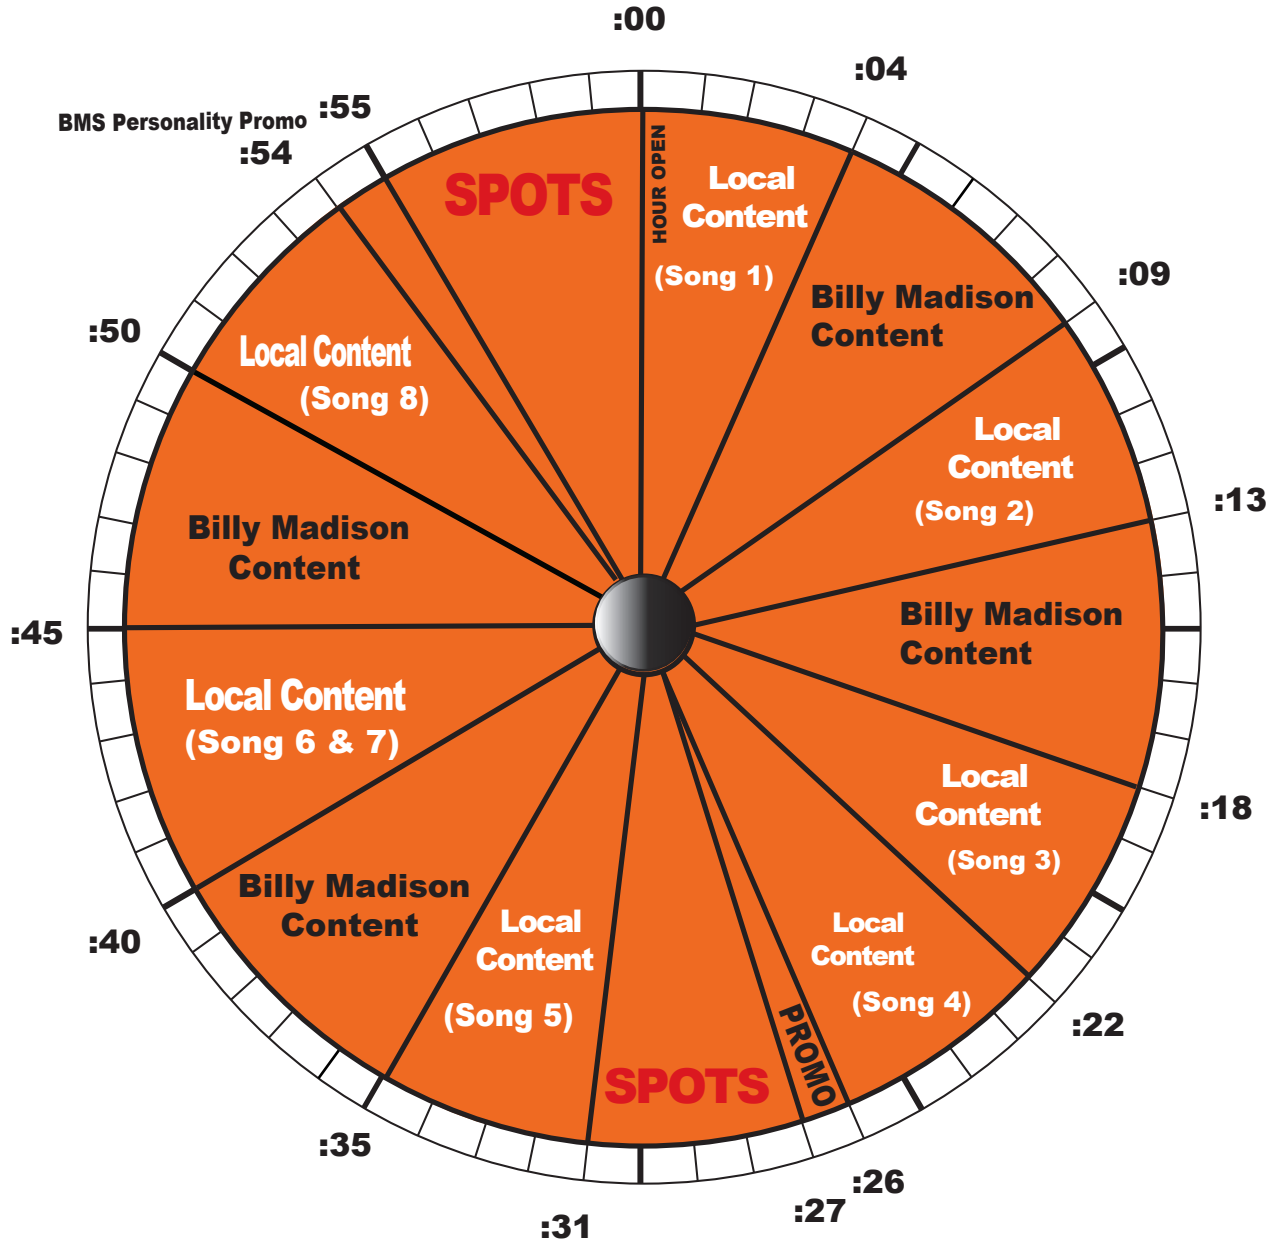

This is a SUGGESTED "music clock" using BMS content four (4) times per hour.

Blocks for Local Content and Spots are all flexible slots for anything local including News, Weather, Sports and Music.

Network inventory is not indicated here, but any network spot commitment must air in-program per your Billy Madison Show affiliation agreement.