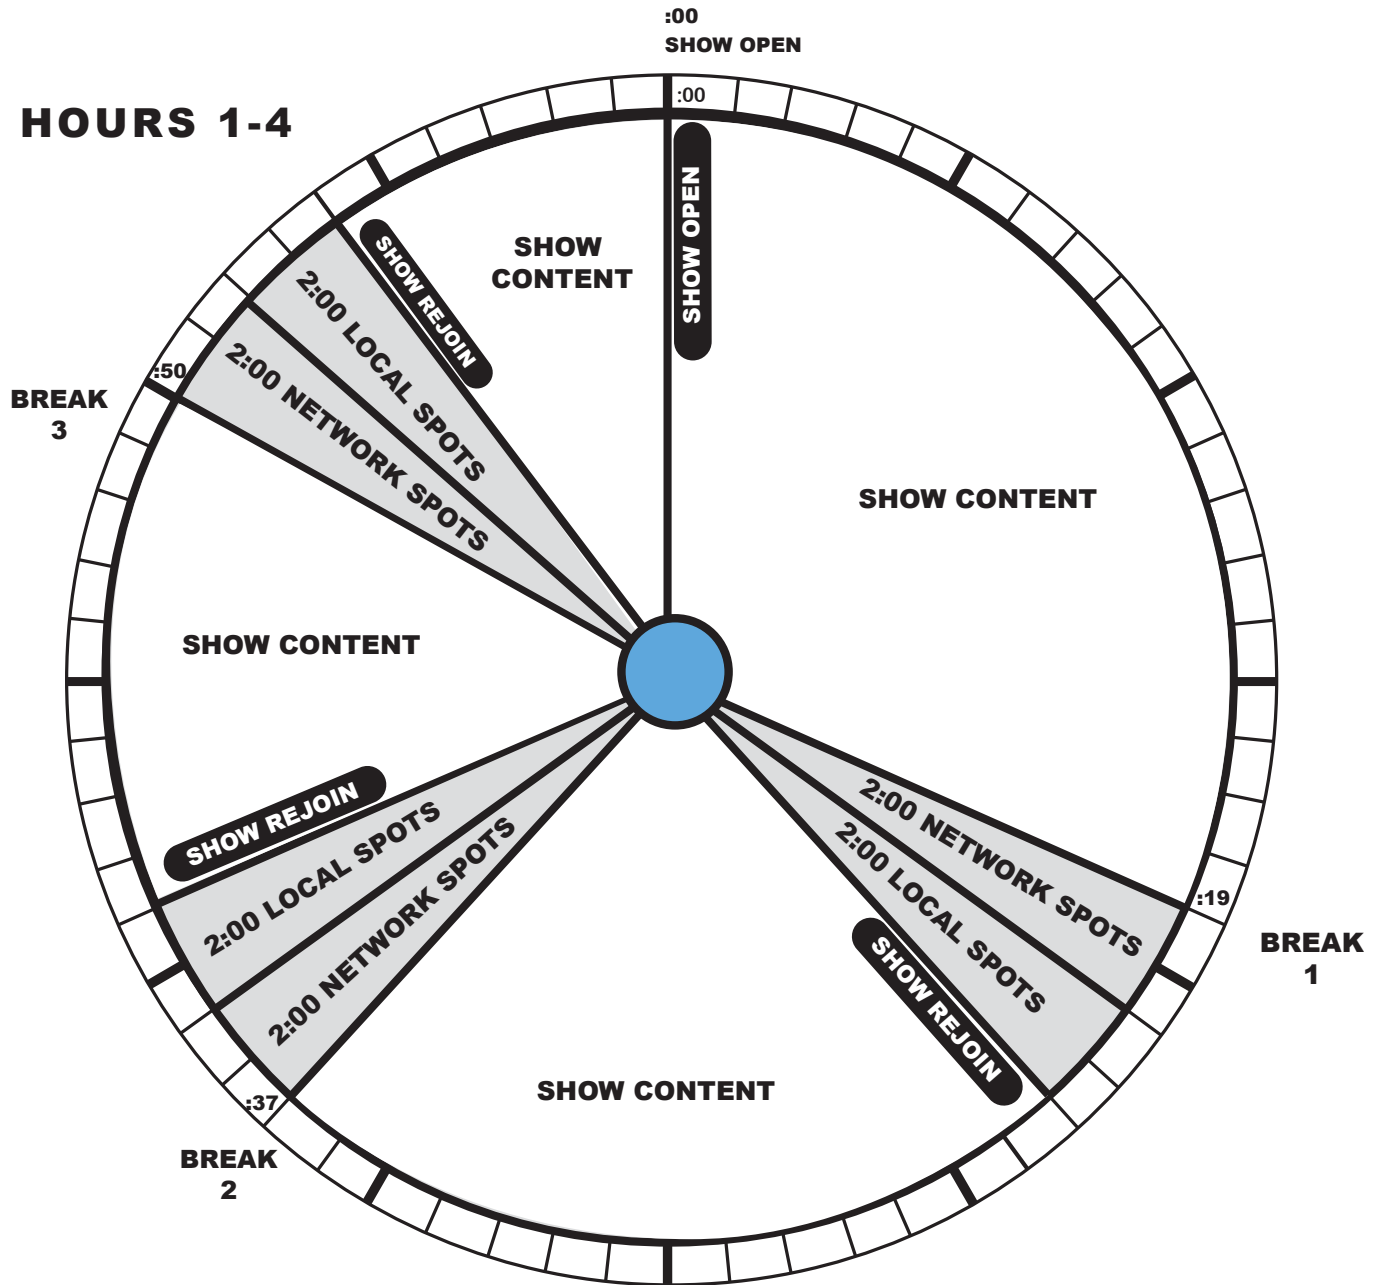

Dick Bartley's Classic Hits

Program Clock

Hours: 4

24 Min Local Spots

24 Min Network Spots

*Breaks noted above are 'soft times'.

www.unitedstations.com

For Affiliate Relations, please call United Stations Radio Networks (212) 536-3673