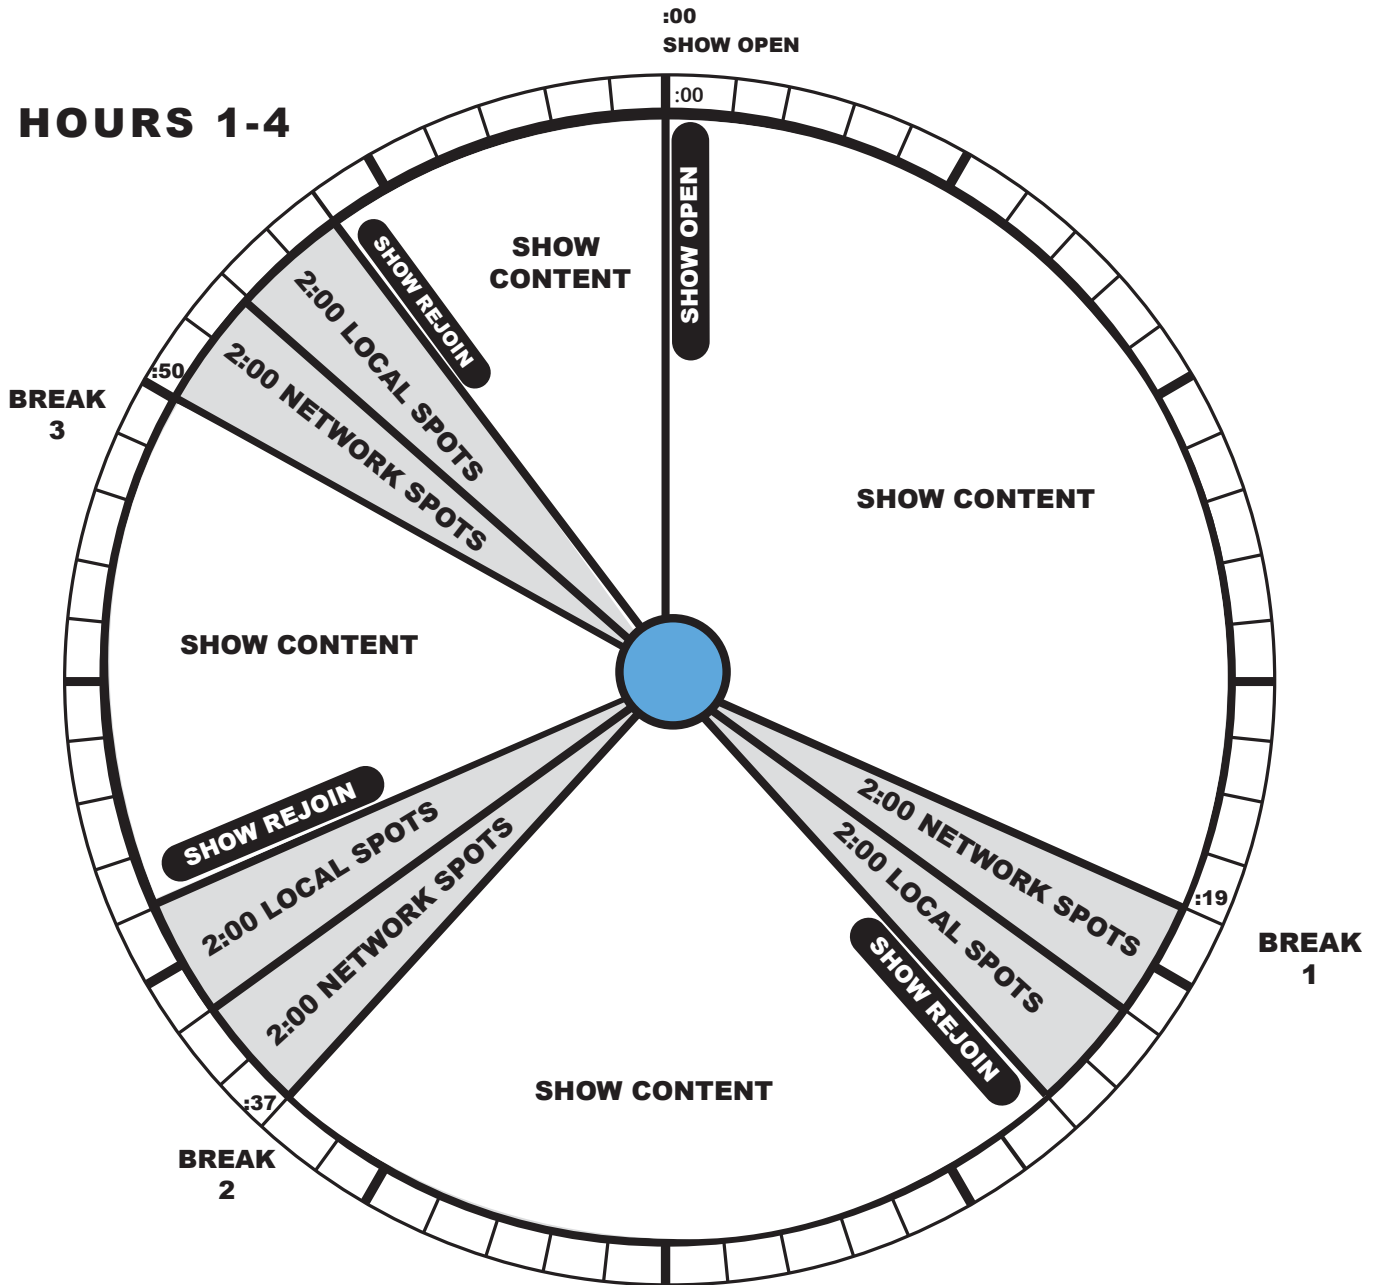

**Program Clock**  
**Hours: 4**  
**24 Min Local Spots**  
**24 Min Network Spots**

**HOURS 1-4**

\*Breaks noted above are 'soft times'.

[www.unitedstations.com](http://www.unitedstations.com)

For Affiliate Relations, please call United Stations Radio Networks (212) 536-3673