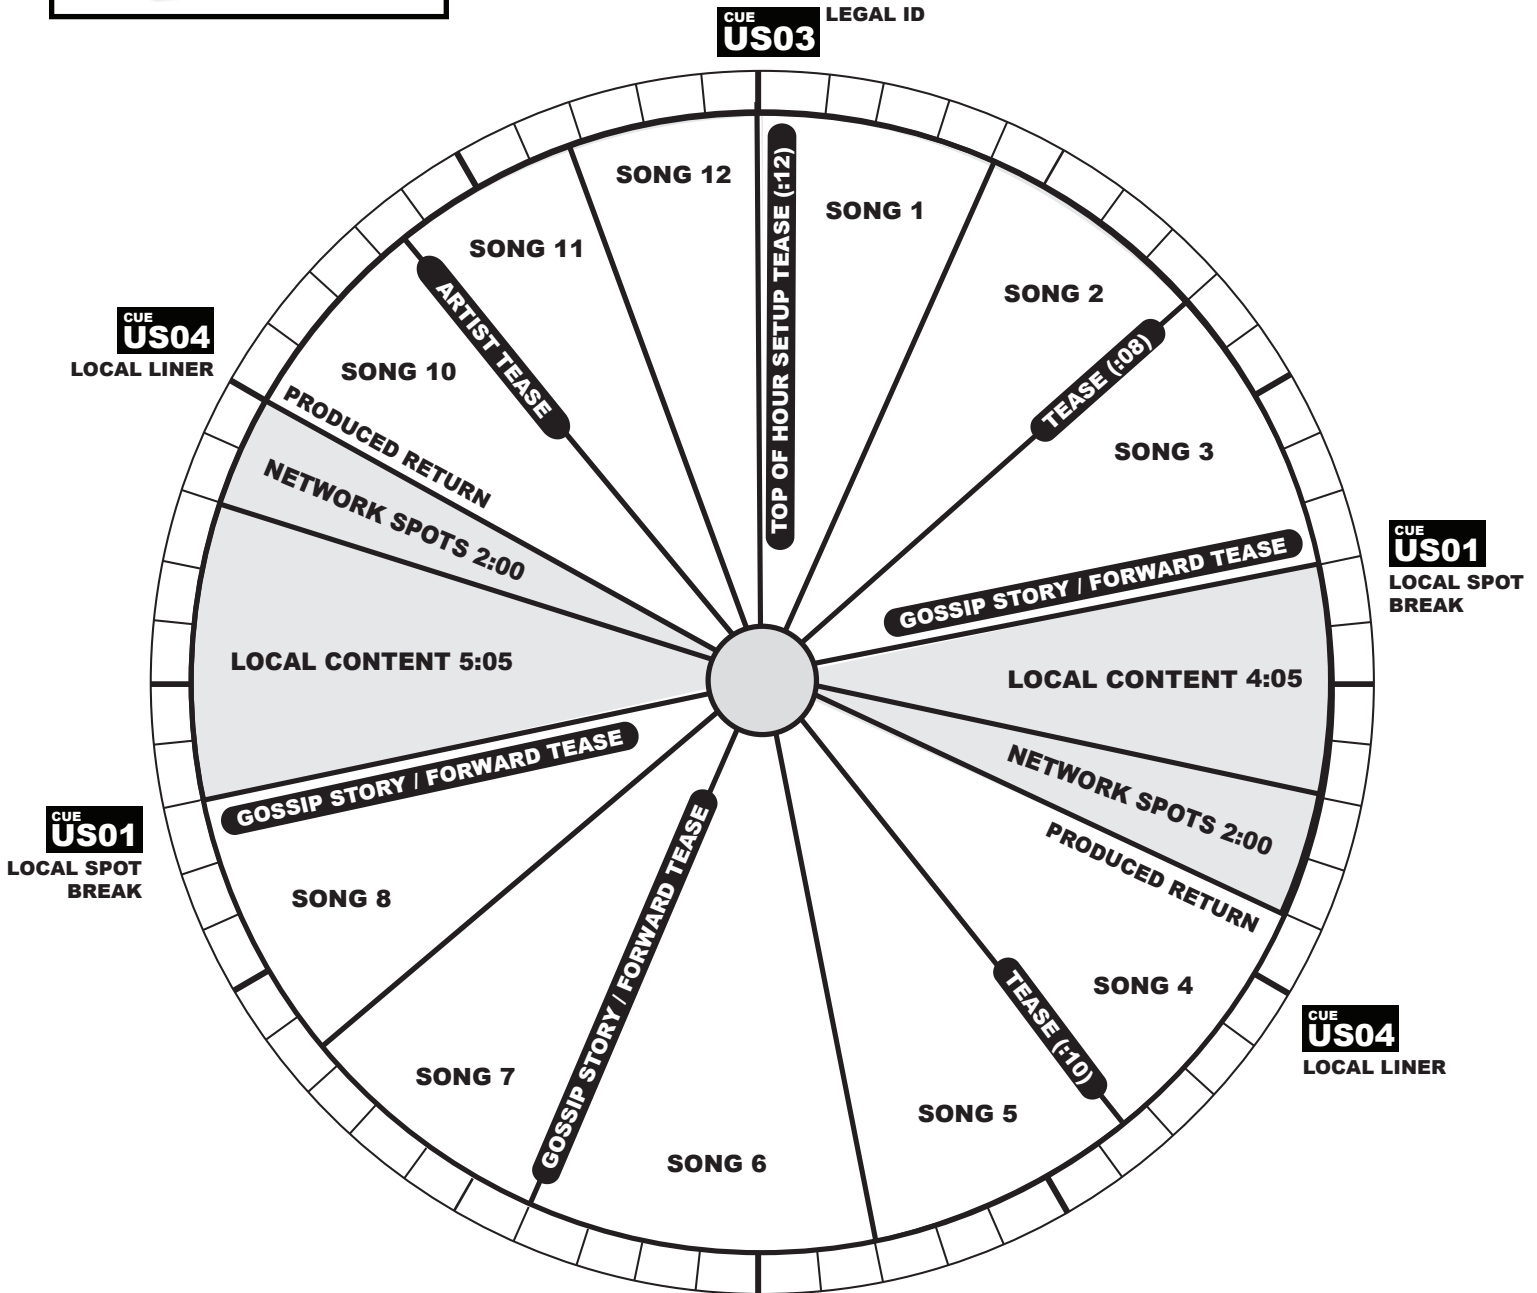

PROGRAM CLOCK

XDS SATELLITE - STEREO
 NETWORK FEED TIME:
 SATURDAY 6AM - 10AM ET

SHOW RELAYS

- CUE US01 LOCAL BREAK**
TRIGGERS THE START OF YOUR LOCAL SPOTS
- CUE US03 LEGAL ID**
TRIGGERS 9 SECOND LEGAL ID

OCCASIONAL RELAYS

SIGNAL AT APPROPRIATE TIMES WITHIN CONTENT

- CUE US02 JOCK STABS**
TRIGGERS CUSTOM STATION ID 3 SEC BEFORE THE DJ SPEAKS (PLEASE REQUEST THESE TO BE RECORDED BY OUR SHOW HOST)
- CUE US04 MR. VOICE (3 SECOND WINDOW)**
RECORDED BY THE IMAGING VOICE OF THE PROGRAM (PLEASE REQUEST THESE RECORDINGS FROM MR. VOICE)

For Liner Requests and Affiliate Relations, please call United Stations at (212) 869-1111 x3673.

USRN Engineer Contact (212) 536-3623

Support Website:
<http://engineering.unitedstations.com/>

- Most breaks are soft, and may float each hour
- Local spot breaks each have 5 extra seconds on them (5:05 & 6:05) to compensate for local spots not being exactly :60. Stations make ID "time sponges" of varying lengths from 1-10 seconds to put on the end of the breaks.