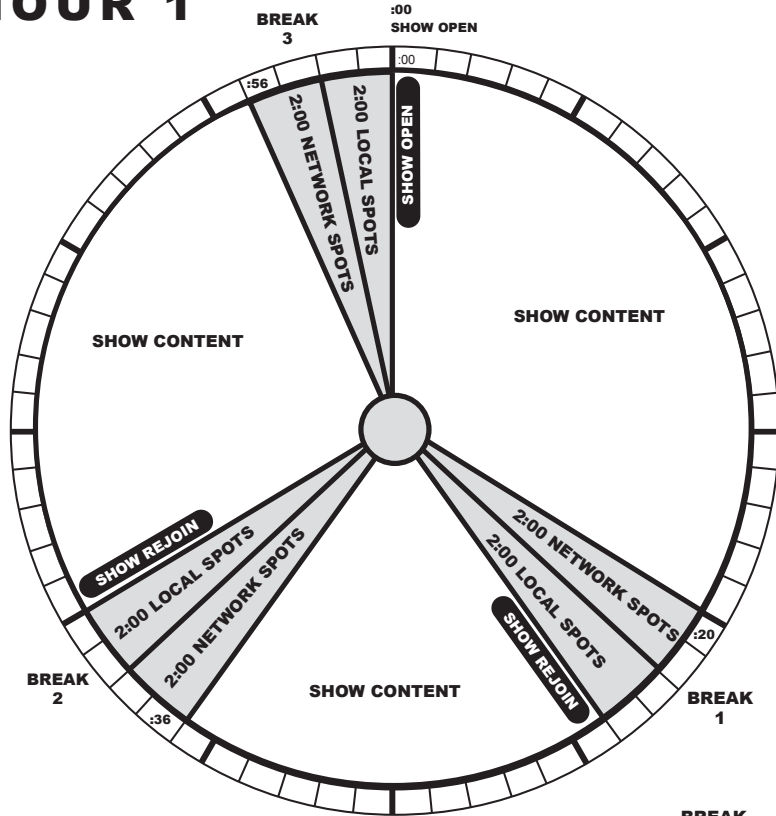

# PROGRAM CLOCK

HOURS: 2  
 12 MIN LOCAL SPOTS  
 12 MIN NETWORK SPOTS  
 AIRS SAT/SUN

## HOUR 1