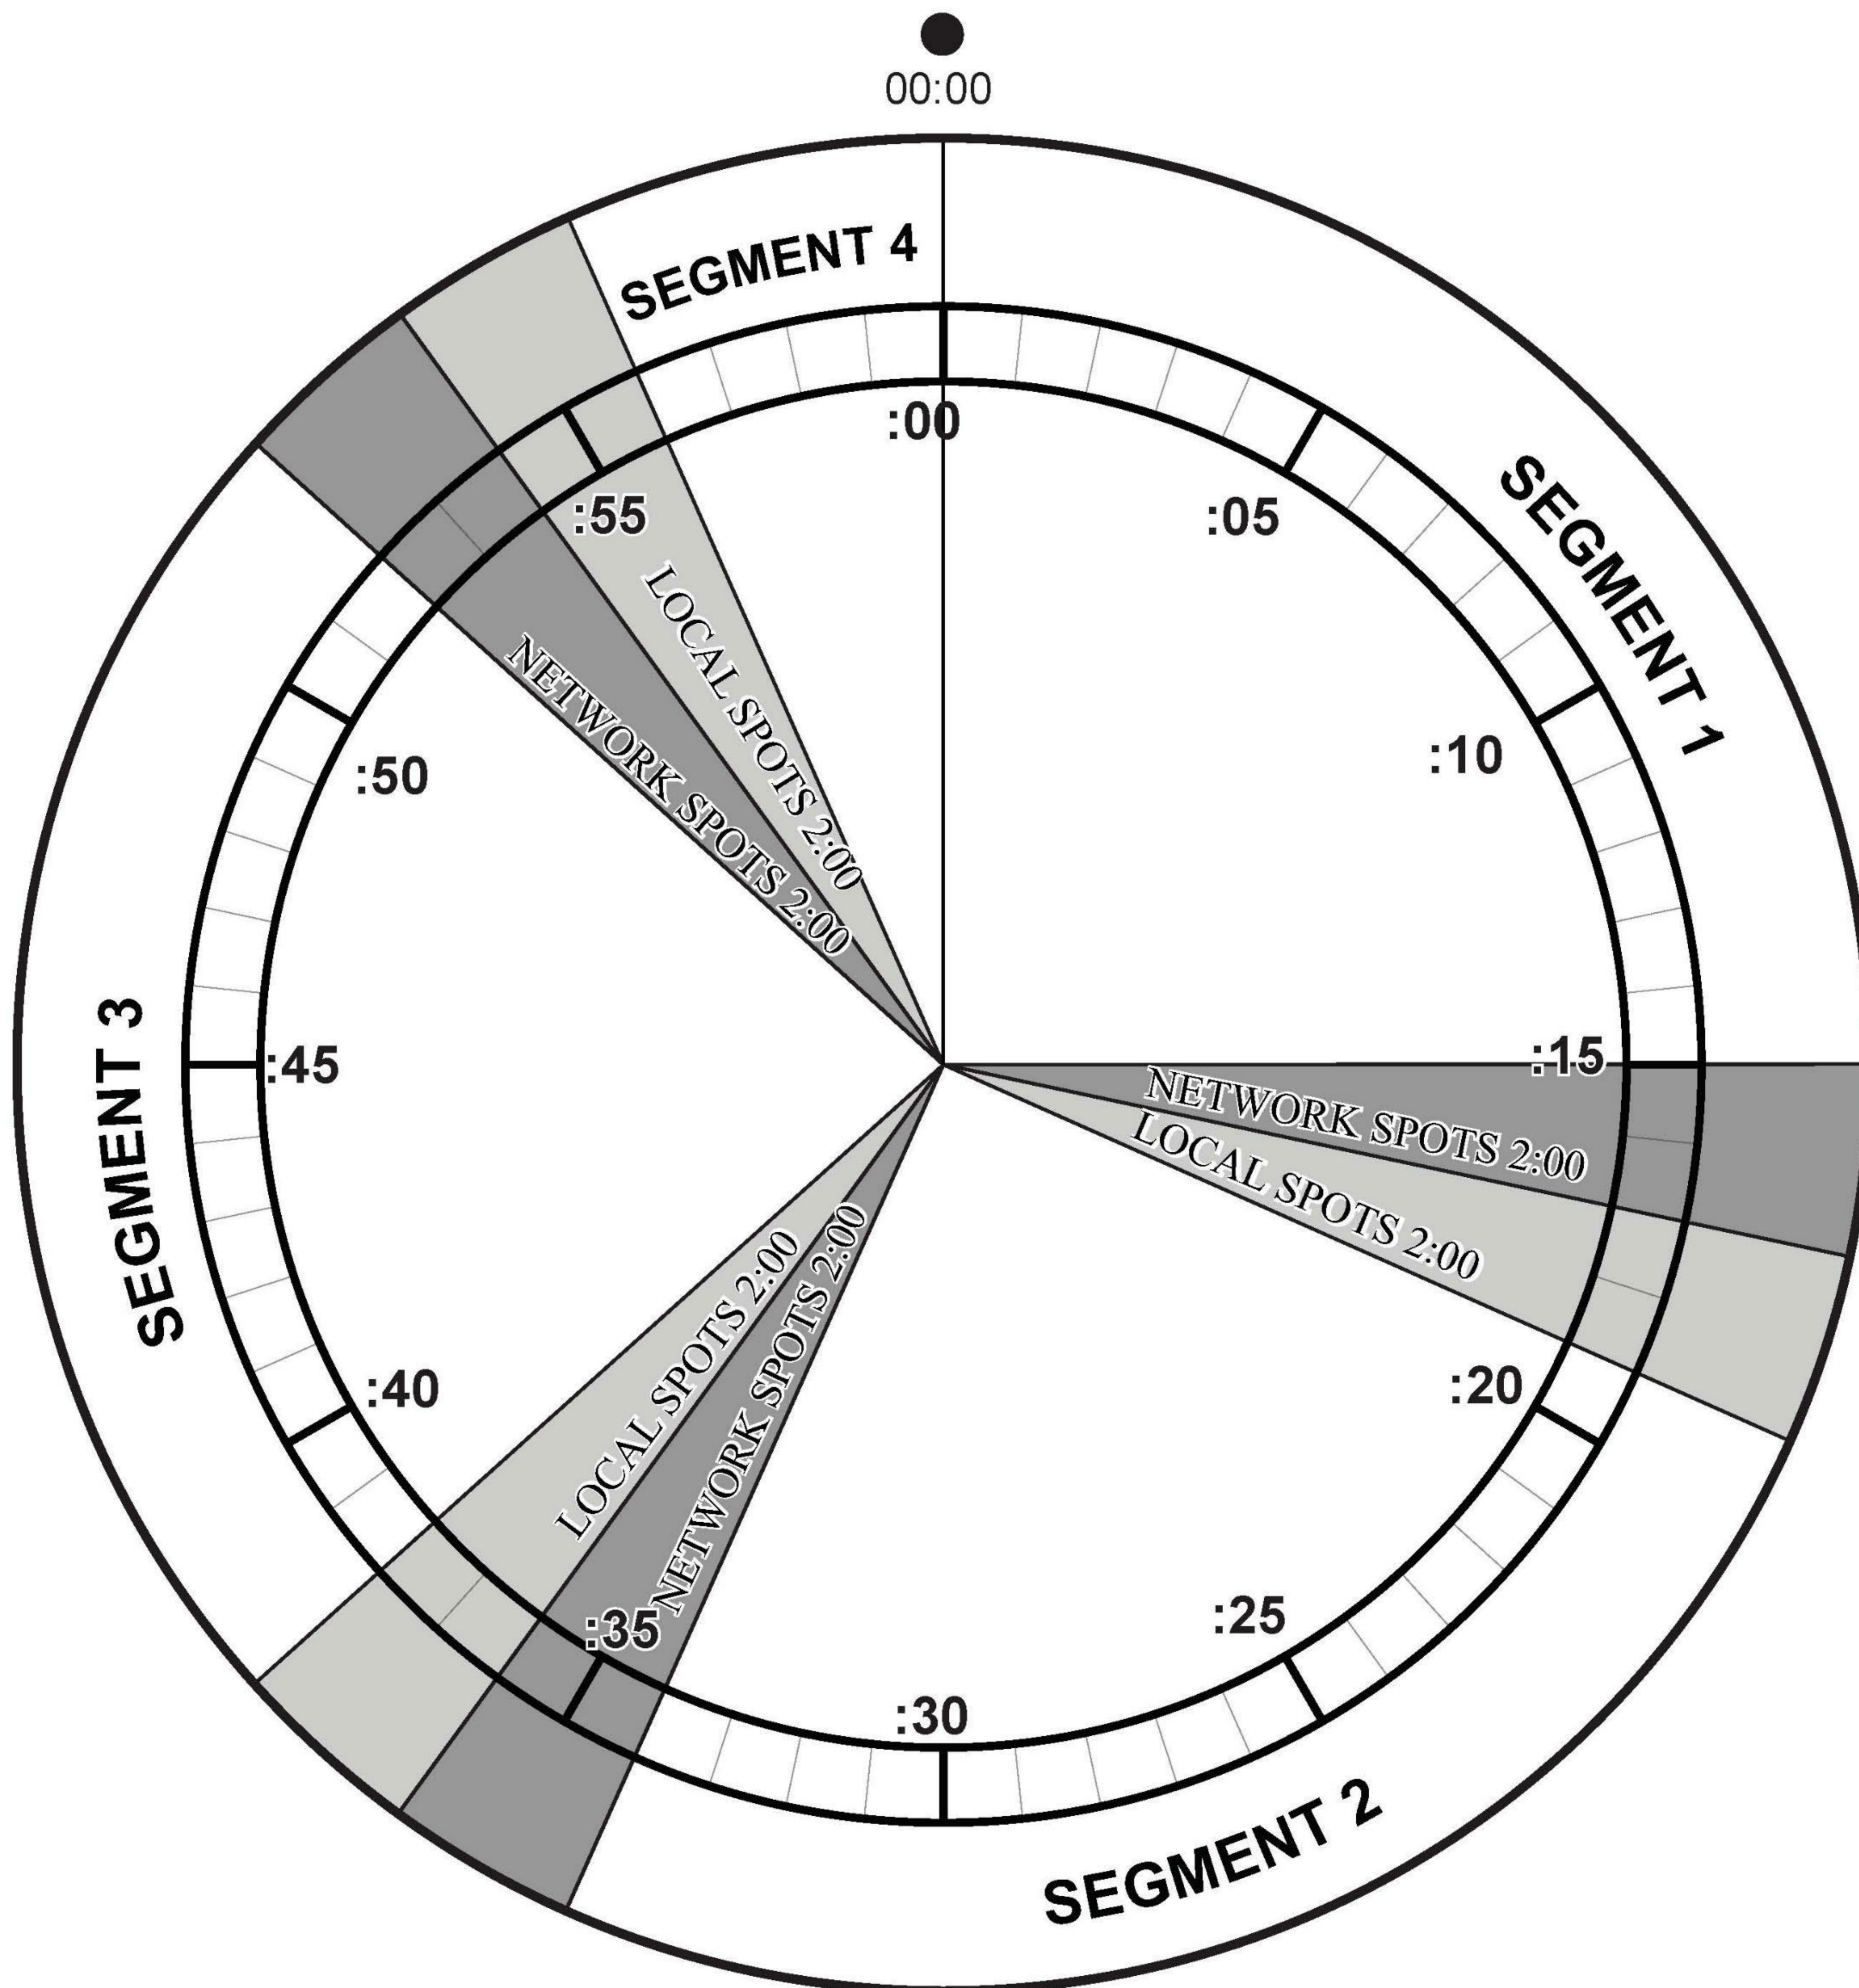

ELWOOD'S BLUESMOBILE

For Affiliate Relations, please call United Stations Radio Networks (212) 869-1111 x3673.

For Liner Requests: Email USRN at Affiliaterelations@unitedstations.com

Notes:
6 minutes of network inventory per hour
6 minutes of local inventory per hour

Imaging Breaks float and will occur at approximate times noted.