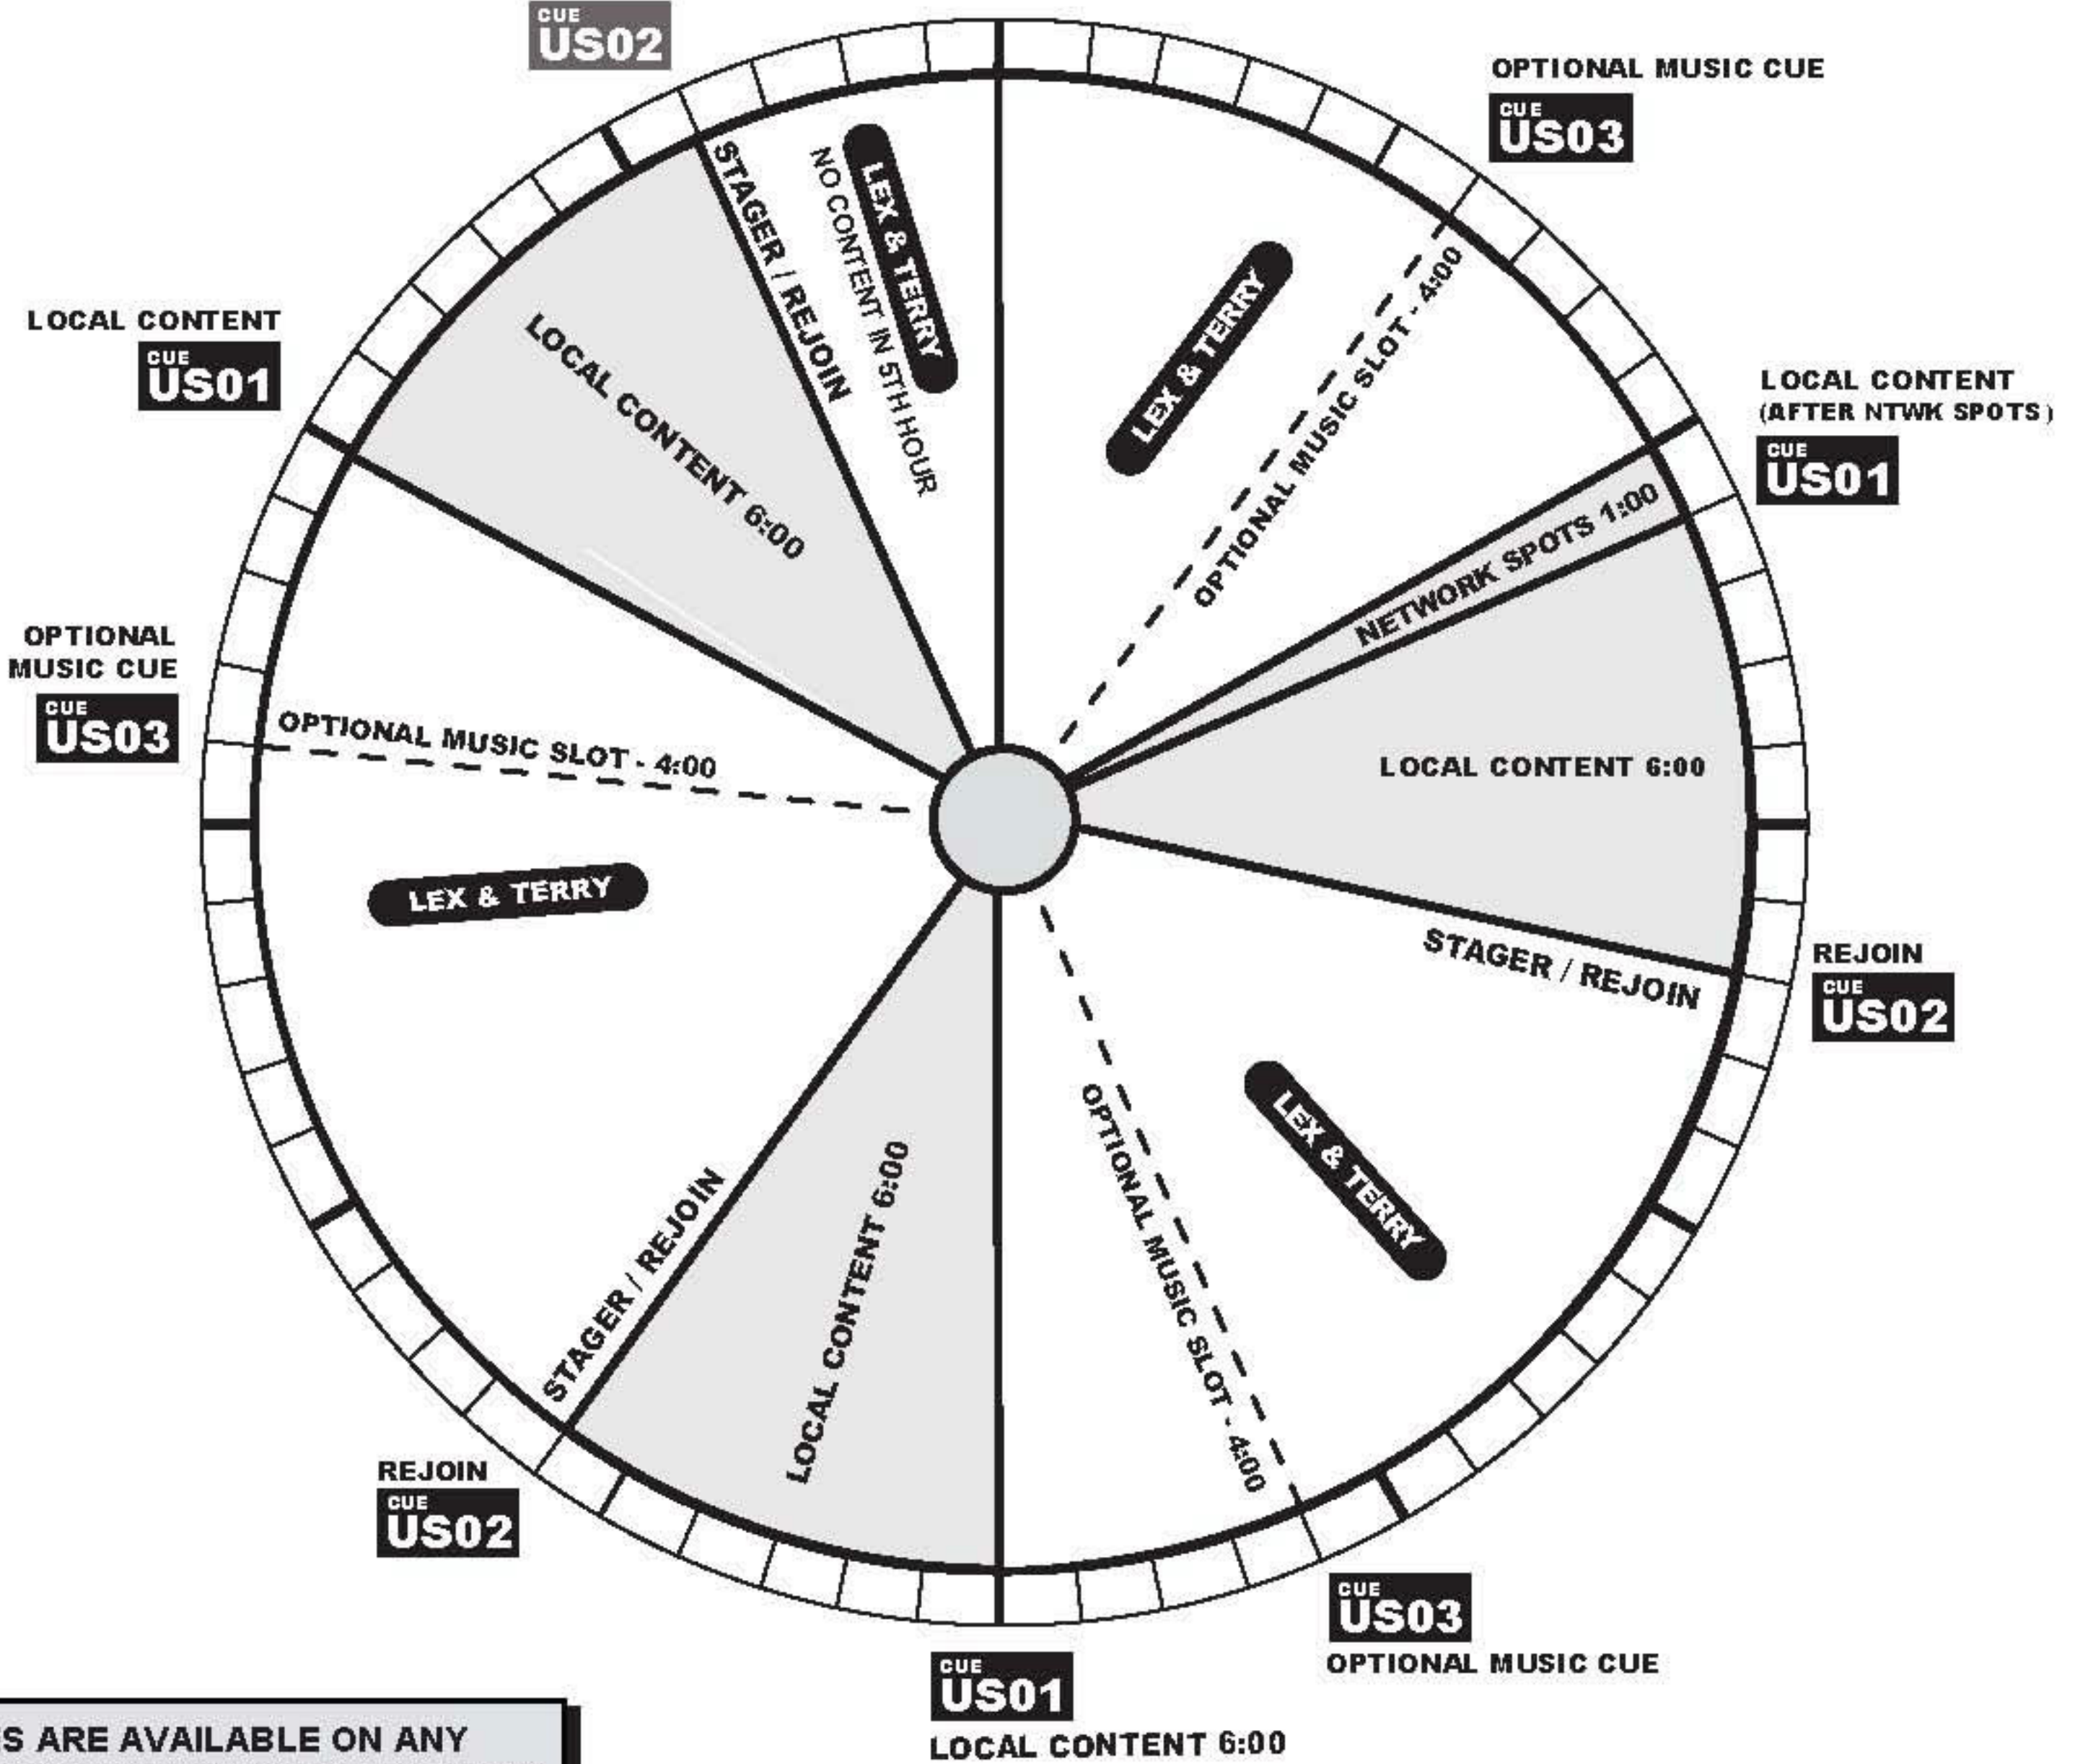

PROGRAM CLOCK AND
SATELLITE DETAILS

XDS SATELLITE
NETWORK FEED TIME:
M-F 6 AM-11 AM EASTERN

REJOIN
*NO REJOIN RELAY IN HOUR 5
SHOW ENDS AT BEGINNING OF LAST BREAK

CUES ARE AVAILABLE ON ANY
RELAY OF THE 37-PIN CONNECTOR,
AND MUST BE MAPPED BY THE
AFFILIATE.

Show Website: www.lexandterry.com

Listener Call-In Line (866) 977-DoUs

NOTES:

- You'll need to program your Lex & Terry receiver by visiting <http://myxdsreceiver.unitedstations.com>
- All breaks times are soft breaks, and will float each day.
- Local Content breaks will be covered with filler music.