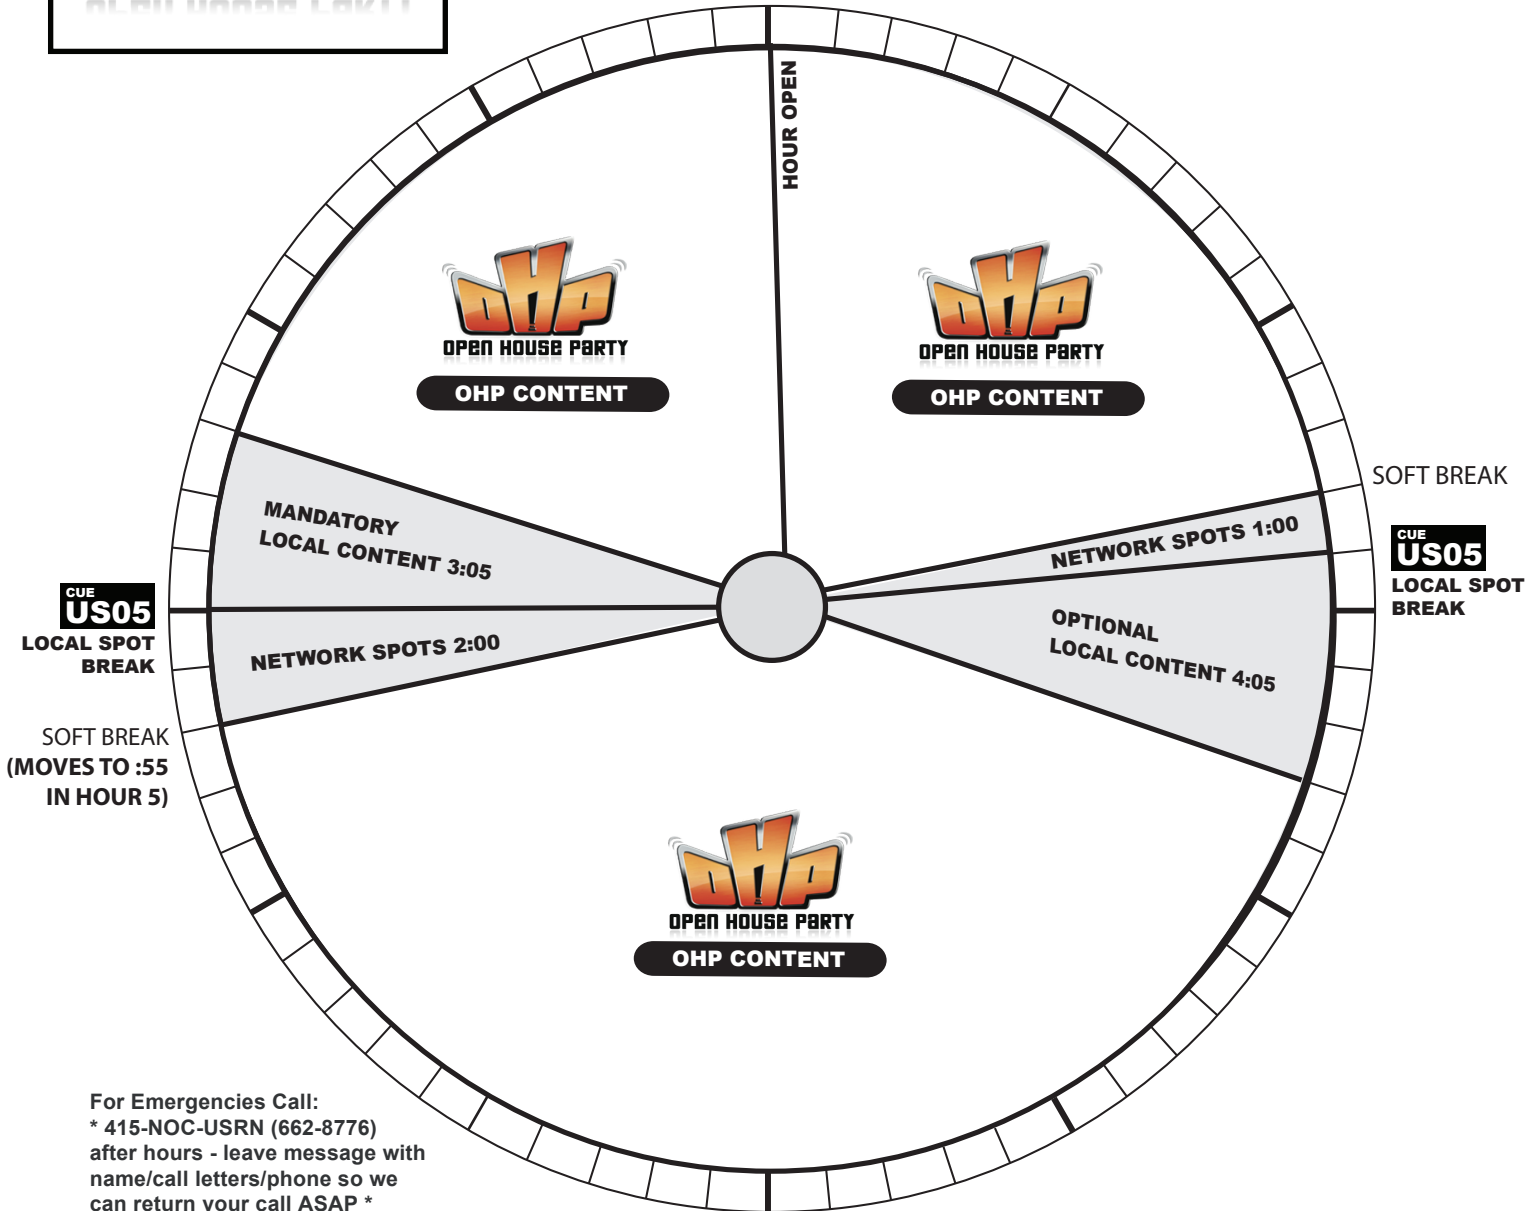

PROGRAM CLOCK

CUE
US07 LEGAL ID

For Emergencies Call:
 * 415-NOC-USRN (662-8776)
 after hours - leave message with
 name/call letters/phone so we
 can return your call ASAP *

SHOW RELAYS

- CUE US05** LOCAL BREAK
 TRIGGERS THE START
 OF YOUR LOCAL SPOTS
- CUE US07** LEGAL ID
 TRIGGERS 9 SECOND LEGAL ID

OCCASIONAL RELAYS
 SIGNAL AT APPROPRIATE TIMES WITHIN CONTENT

- CUE US06** JOCK STABS
 TRIGGERS CUSTOM STATION ID 3 SEC BEFORE THE DJ SPEAKS
 (PLEASE REQUEST THESE TO BE RECORDED BY OUR SHOW HOST)
- CUE US08** MR. VOICE (3 SECOND WINDOW)
 RECORDED BY THE IMAGING VOICE OF THE PROGRAM
 (PLEASE REQUEST THESE RECORDINGS FROM MR. VOICE)

- Most breaks are soft, and may float each hour, except in Hour 5, the final local break will be at :55.
- Local spot breaks each have 5 extra seconds on them (3:05 & 4:05) to compensate for local spots not being exactly :60. Stations make ID "time sponges" of varying lengths from 1-10 seconds to put on the end of the breaks.