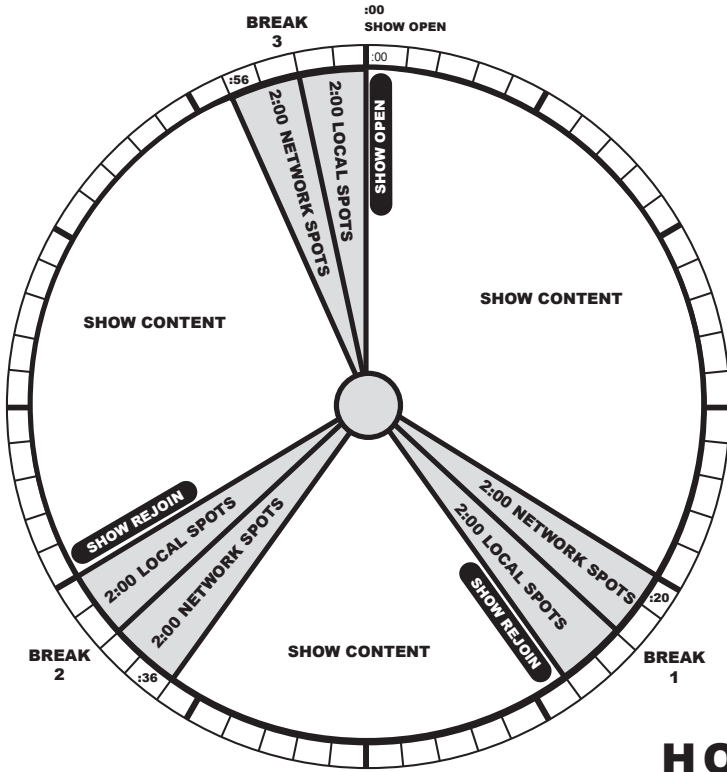

PROGRAM CLOCK

HOURS: 3

18 MIN LOCAL SPOTS

18 MIN NETWORK SPOTS

AIRS SAT/SUN

HOUR 1

HOUR 2

HOUR 3