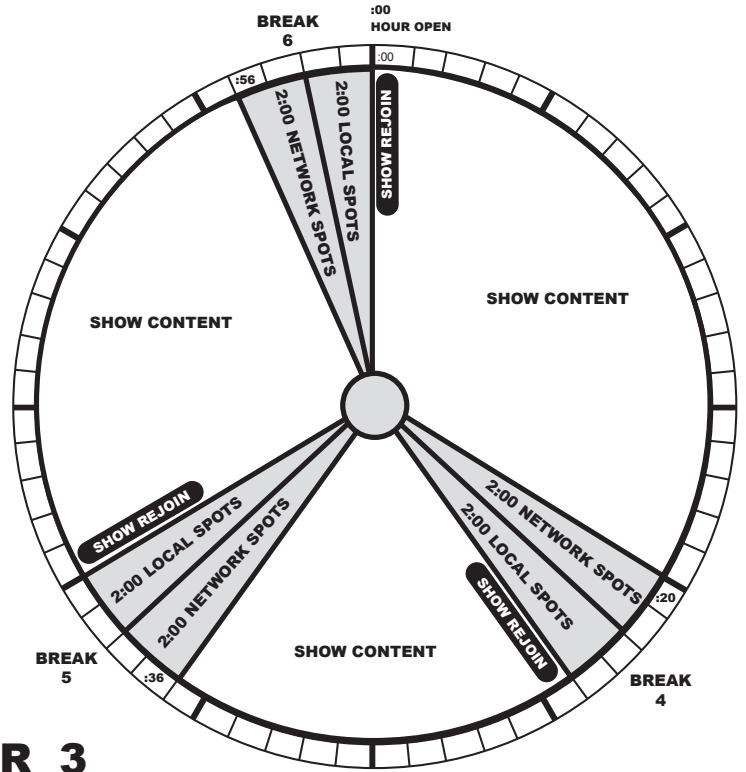

PROGRAM CLOCK

HOURS: 3

18 MIN LOCAL SPOTS

18 MIN NETWORK SPOTS

AIRS SAT/SUN

HOUR 1

HOUR 2

HOUR 3