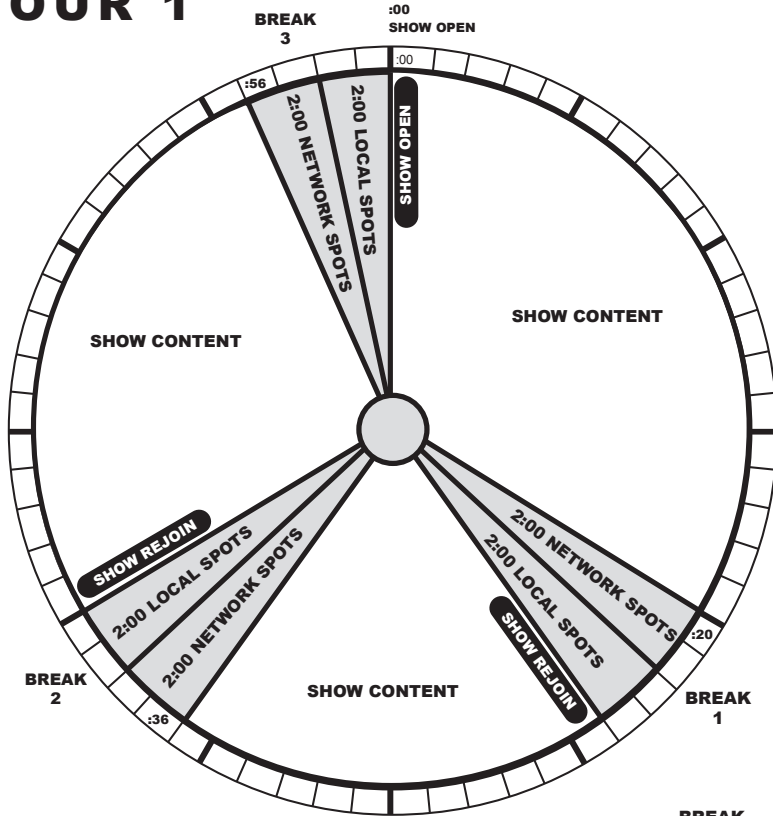

PROGRAM CLOCK

HOURS: 2
 12 MIN LOCAL SPOTS
 12 MIN NETWORK SPOTS
 AIRS SAT/SUN

HOUR 1

HOUR 2

*Breaks noted above are 'soft times'.

For Affiliate Relations, please call
 United Stations Radio Networks
 (212) 869-1111.